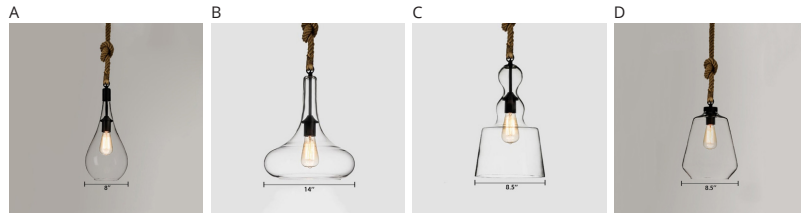

Knot

Pendant

Client: _____

Order#: _____ QTY: _____

Project Name: _____

DESCRIPTION

The Knot fixture is designed to work in a variety of spaces. The fixture is made of rope and glass, making it both beautiful and durable. It is available in 4 shade styles and the light source comes from 1, E27/ E26 LED bulb[s] (not included).

Dimensions:

Chain/cord Length: 35.5" (90 cm)

Fixture Width: 8"/14"/8.5"

Shade Height: 16"/17"/18"

IMAGES

FEATURES

Applicability: Interior

Finish: Glass

Light source: LED Bulb (not included)

Material: Rope, Glass

Performance: 1x 12W

Power: 110-120v

Socket: E27/E26

Chain/Cord: 59" (other sizes available upon request)

Canopy: 4.5" (11.4cm)

ORDERING